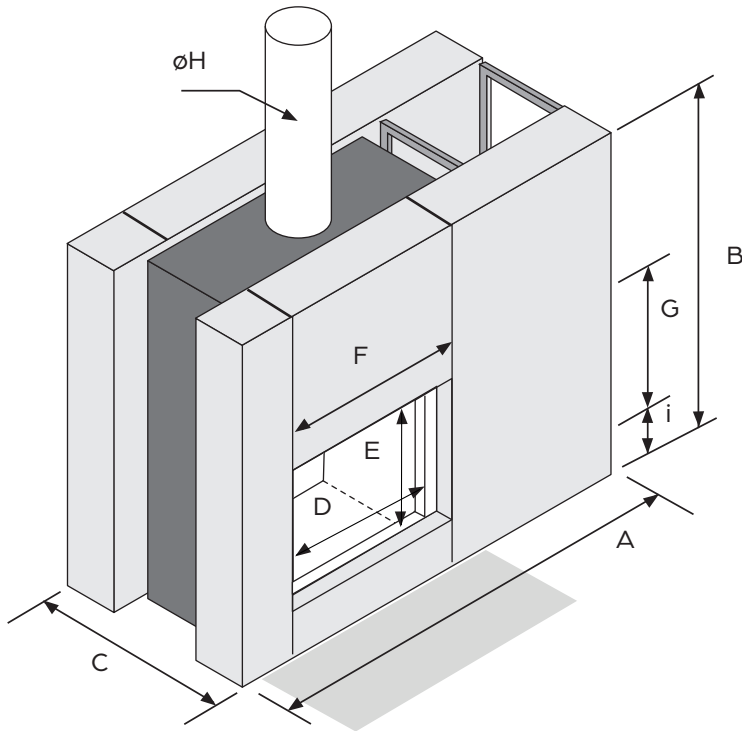

Stûv 21-clad DF2

Technical sheet