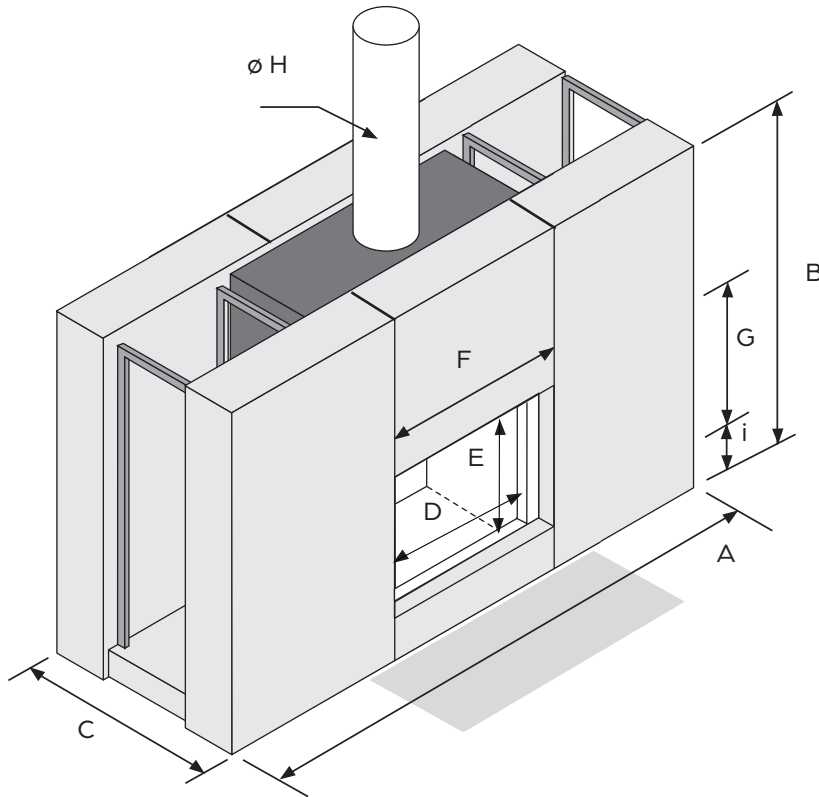

Stûv 21-clad DF7

Technical sheet